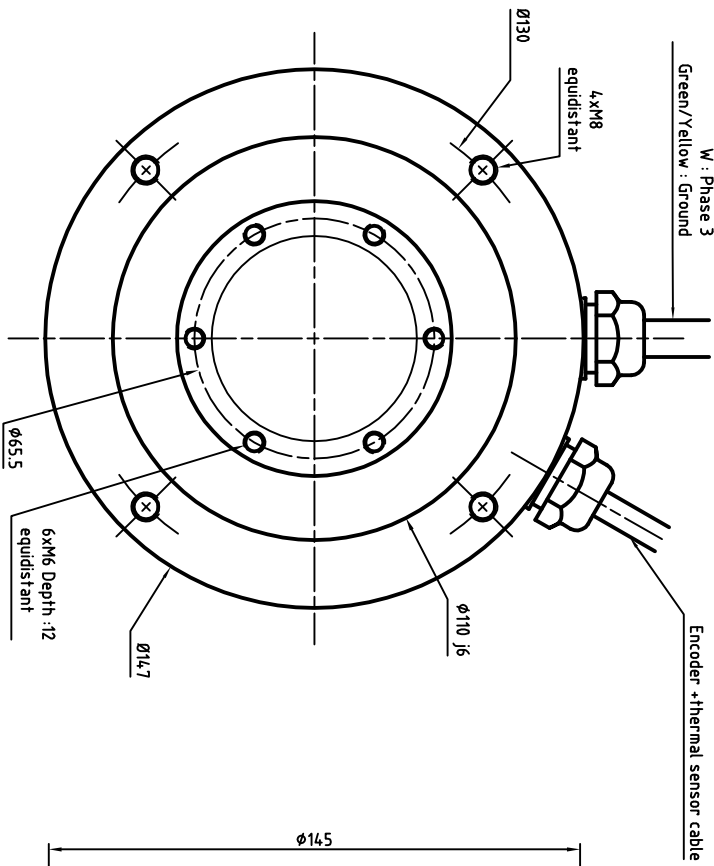

Power cable
diameter and section
depends on rated current
U : Phase 1
V : Phase 2
W : Phase 3
Green/Yellow : Ground

ENCODER SIGNAL COLORS

Wires colors	ERN1387	ERN1381	ECN1313	EON1325
White	A+	0V	Up	Up
Brown	A-	Up	0V	0V
Green	R+	A+	A+	A+
Yellow	R-	A-	A-	A-
Pink	D+	B-	B-	B-
Grey	D-	B+	B+	B+
Blue	C+	R+	DATA+	DATA+
Red	C-	R-	DATA-	DATA-
Black	Thermal	Thermal	CLOCK+	CLOCK+
Violet	Thermal	Thermal	CLOCK-	CLOCK-
Grey/Pink	B+	N/A	Thermal	Thermal
Red/Blue	B-	N/A	Thermal	Thermal
White/Green	0V	N/A	N/A	N/A
Brown/Green	Up	N/A	N/A	N/A