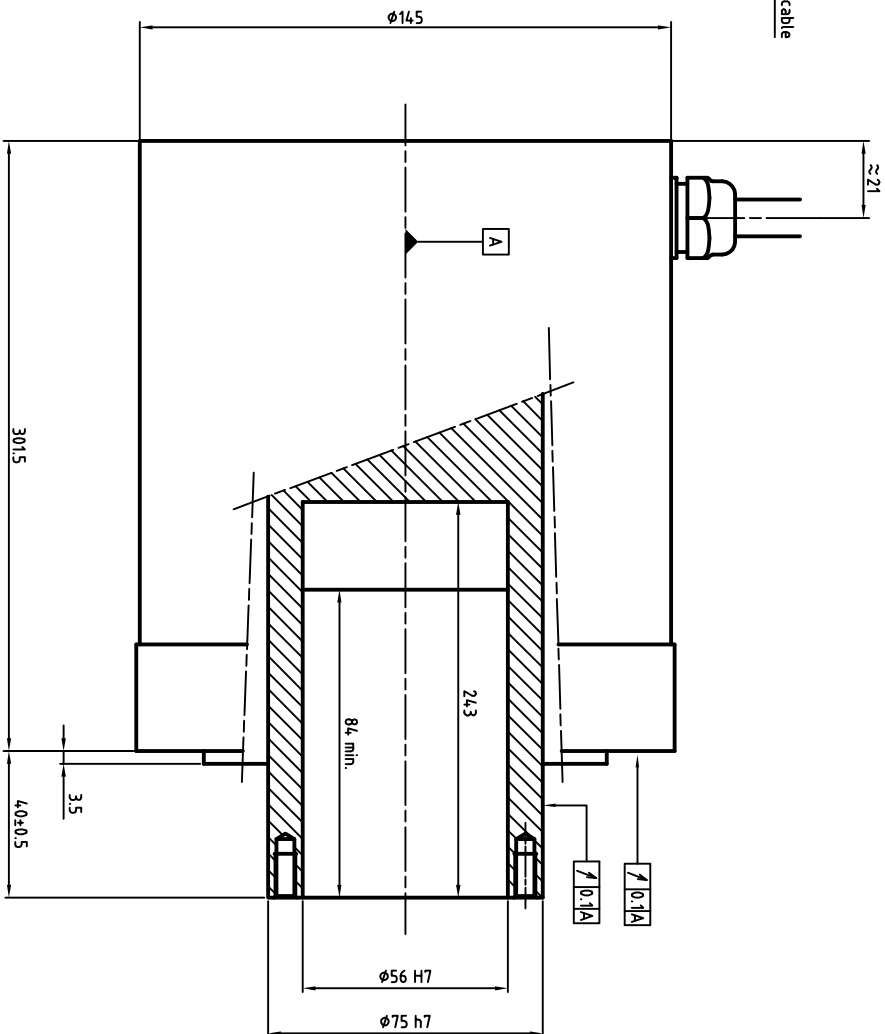

Power cable
diameter and section
depends on rated current
U : Phase 1
V : Phase 2
W : Phase 3
Green/Yellow : Ground

ENCODER SIGNAL COLORS

Wires colors	ERN1387	ERN1381	ECN1313	EON1325
White	A+	0V	Up	Up
Brown	A-	Up	0V	0V
Green	R+	A+	A+	A+
Yellow	R-	A-	A-	A-
Pink	D+	B-	B-	B-
Grey	D-	B+	B+	B+
Blue	C+	R+	DATA+	DATA+
Red	C-	R-	DATA-	DATA-
Black	Thermal	Thermal	CLOCK+	CLOCK+
Violet	Thermal	Thermal	CLOCK-	CLOCK-
Grey/Pink	B+	N/A	Thermal	Thermal
Red/Blue	B-	N/A	Thermal	Thermal
White/Green	0V	N/A	N/A	N/A
Brown/Green	Up	N/A	N/A	N/A